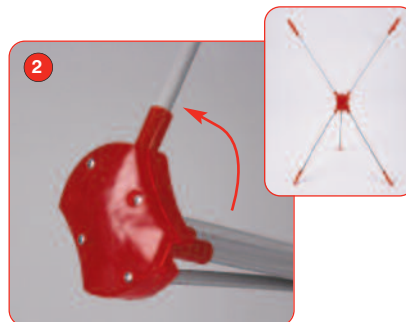

Mini Beijing

Stylish desktop tension banner, ideal for branding and direct mail campaign

features & benefits

- Easy to assemble
- Small and compact
- Easy to transport
- Suitable for A3 Graphics
- Overall Hardware Dimensions
465mm(h) x 260 (w) x 190mm (d)

Assembly instructions

Open each leg until each one clicks into places

To attach graphic simply push the punched holes in the graphic over the locators found on each leg.

Total Visual Graphic Area: 297 (w) x 420 (h) mm