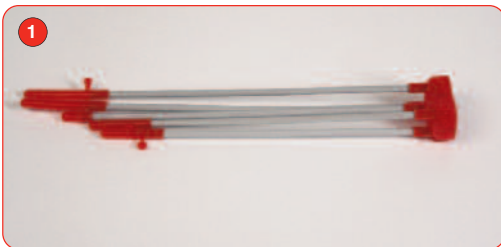

Mini Beijing

Stylish desktop tension banner, ideal for branding and direct mail campaign

features & benefits

- Easy to assemble
- Small and compact
- Easy to transport
- Suitable for A3 Graphics
- Overall Hardware Dimensions
465mm(h) x 260 (w) x 190mm (d)

Assembly instructions

Open each leg until each one clicks into places

To attach graphic simply push the punched holes in the graphic over the locators found on each leg.

Total Visual Graphic Area: 297 (w) x 420 (h) mm