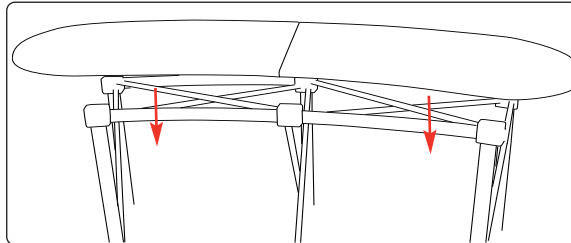

**Hardware specifications**

2x2 Assembled dimensions 955mm (h) x 1265mm (w) x 440mm (d) (mm)

2x1 Assembled dimensions 955mm (h) x 822mm (w) x 387mm (d) (mm)

**Graphic specifications**

Please refer to Graphic template

Repeat for the remaining 3 shelves