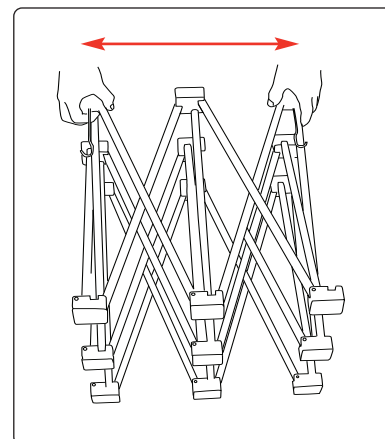

**Hardware specifications**

2x2 Assembled dimensions 955mm (h) x 1265mm (w) x 440mm (d) (mm)

2x1 Assembled dimensions 955mm (h) x 822mm (w) x 387mm (d) (mm)

**Graphic specifications**

Please refer to Graphic template

Repeat for the remaining 3 shelves