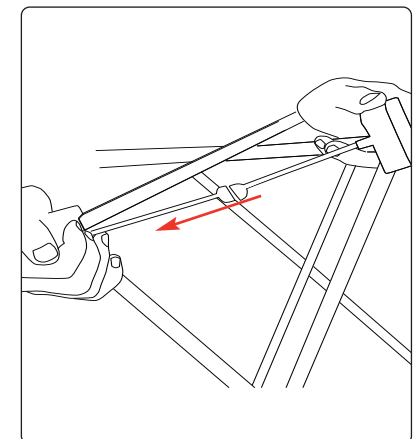

**Hardware specifications**

2x2 Assembled dimensions 955mm (h) x 1265mm (w) x 440mm (d) (mm)

2x1 Assembled dimensions 955mm (h) x 822mm (w) x 387mm (d) (mm)

**Graphic specifications**

Please refer to Graphic template