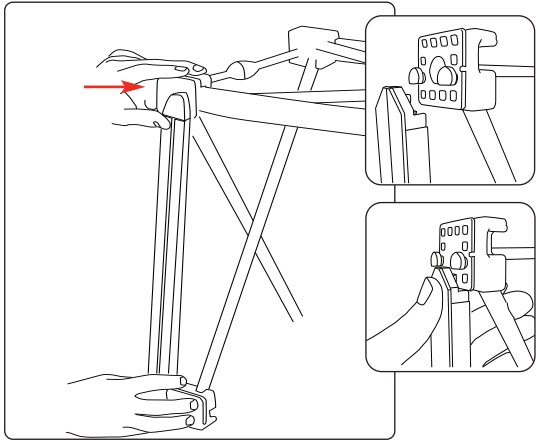

**Hardware specifications**

2x2 Assembled dimensions 955mm (h) x 1265mm (w) x 440mm (d) (mm)

2x1 Assembled dimensions 955mm (h) x 822mm (w) x 387mm (d) (mm)

**Graphic specifications**

Please refer to Graphic template

Repeat for the remaining 3 shelves